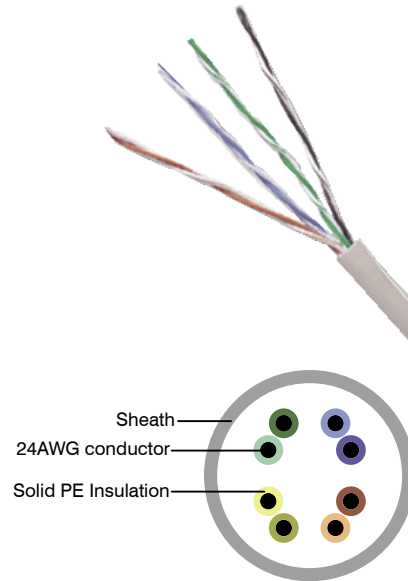

COPPER CABLE

Cable General Information

E-tec Interconnect Ltd offers a full range of Cat 5e and Cat 6 cable assemblies in unshielded and fully shielded versions and which are available in all common colors. LSNH cable coating is also available optionally. These cables correspond to the TIA-EIA-568A and ISO 11801 standards and they exceed the respective Cat 5e and Cat 6 specifications. The individual cable constructions can be found here below:

UTP Cat 5e cable construction

UTP Cat 6/6a cable construction

SSTP Cat 5e cable construction

SFTP Cat 6/6a LSNH cable construction