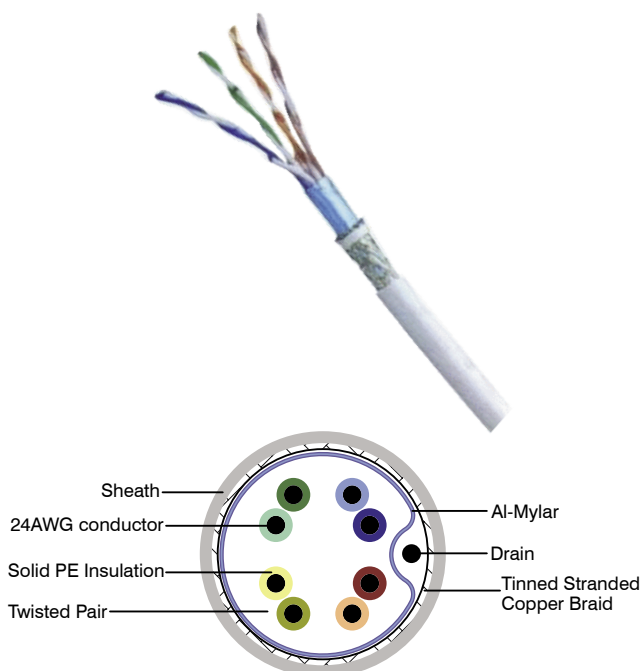

COPPER CABLE

Cable General Information

E-tec Interconnect Ltd offers a full range of Cat 5e and Cat 6 cable assemblies in unshielded and fully shielded versions and which are available in all common colors. LSNH cable coating is also available optionally. These cables correspond to the TIA-EIA-568A and ISO 11801 standards and they exceed the respective Cat 5e and Cat 6 specifications. The individual cable constructions can be found here below:

UTP Cat 5e cable construction

UTP Cat 6/6a cable construction

SSTP Cat 5e cable construction

SFTP Cat 6/6a LSNH cable construction