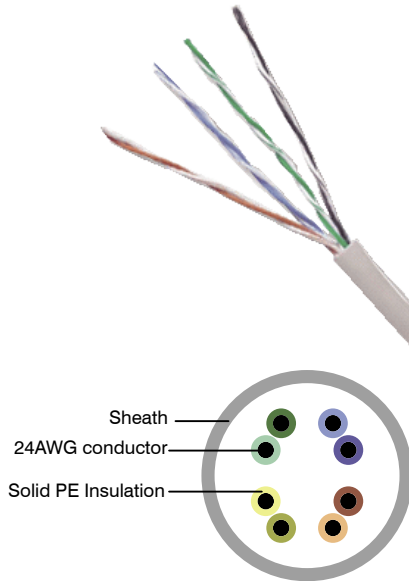

COPPER CABLE

Cable General Information

E-tec Interconnect Ltd offers a full range of Cat 5e and Cat 6 cable assemblies in unshielded and fully shielded versions and which are available in all common colors. LSNH cable coating is also available optionally. These cables correspond to the TIA-EIA-568A and ISO 11801 standards and they exceed the respective Cat 5e and Cat 6 specifications. The individual cable constructions can be found here below:

UTP Cat 5e cable construction

UTP Cat 6/6a cable construction

SSTP Cat 5e cable construction

SFTP Cat 6/6a LSNH cable construction