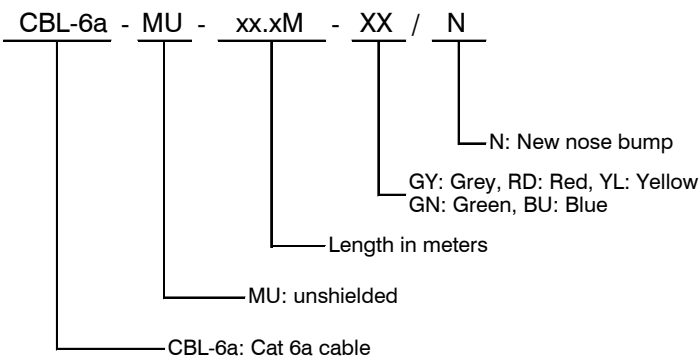

COPPER CABLE

Cat 6a Standard Patch Cords

OPTIONS

1. Cable length: Replace "xx.x" by cable length in meter
   (example: 01.0 = 1 meter cable)
2. Standard cable lengths: 0.5, 1, 1.5, 2, 3, 5, 7, 10 meters (others on request)
3. Standard colors: Grey (GY), Red (RD), Yellow (YL), Green (GN),
   Blue (BU)
   Others on request

ORDERING CODE STRUCTURE

Cat 6a unshielded: