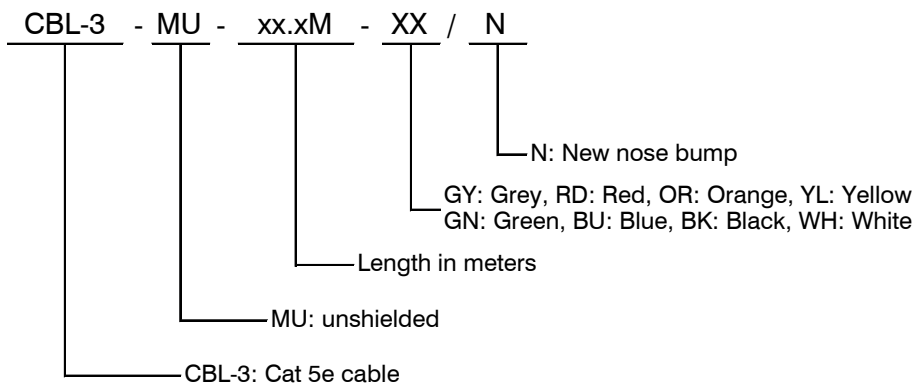

COPPER CABLE

Cat 5e Standard Patch Cords

OPTIONS

1. Cable length: Replace "xx.x" by cable length in meter
   (example: 01.0 = 1 meter cable)
2. Standard cable lengths: 0.3, 0.6, 1, 1.5, 2, 3, 5, 7, 10 & 20 meters (others on request)
3. Standard colors: Grey (GY), Red (RD), Orange (OR), Yellow (YL), Green (GN),
   Blue (BU), Black (BK), White (WH)
   Others on request

ORDERING CODE STRUCTURE

Cat 5e unshielded: