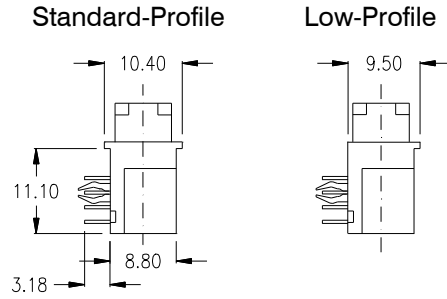

female 50 pin

Option:

without latch lock

Ordering Code

Standard Profile
Low Profile

CSF - 050 - N900 - 95 / x x
CSF - 050 - NL90 - 95 / x x

latch option		thread option	
with latch lock	= 2	0	= UNC 4-40
w/o latch lock	= 3	1	= UNC 2-56

female 68 pin

Option:

without latch lock

Ordering Code

Standard Profile
Low Profile

CSF - 068 - N900 - 95 / x x
CSF - 068 - NL90 - 95 / x x

latch option		thread option	
with latch lock	= 2	0	= UNC 4-40
w/o latch lock	= 3	1	= UNC 2-56