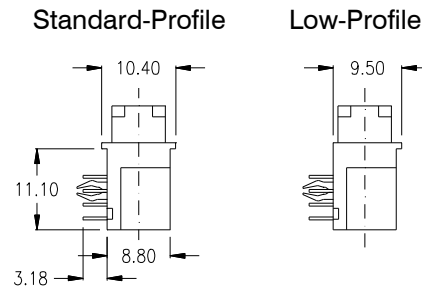

female 50 pin

Option:

without latch lock

Ordering Code

Standard Profile
Low Profile

CSF - 050 - N900 - 95 / x x
CSF - 050 - NL90 - 95 / x x

latch option		thread option	
with latch lock	= 2	0	= UNC 4-40
w/o latch lock	= 3	1	= UNC 2-56

female 68 pin

Option:

without latch lock

Ordering Code

Standard Profile
Low Profile

CSF - 068 - N900 - 95 / x x
CSF - 068 - NL90 - 95 / x x

latch option		thread option	
with latch lock	= 2	0	= UNC 4-40
w/o latch lock	= 3	1	= UNC 2-56