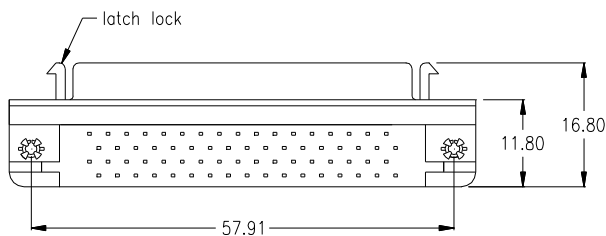

female 50 pin

Option:

without latch lock

Ordering Code

Standard Profile
Low Profile

CSF - 050 - N900 - 95 / x x
CSF - 050 - NL90 - 95 / x x

latch option		thread option	
with latch lock	= 2	0	= UNC 4-40
w/o latch lock	= 3	1	= UNC 2-56

female 68 pin

Option:

without latch lock

Ordering Code

Standard Profile
Low Profile

CSF - 068 - N900 - 95 / x x
CSF - 068 - NL90 - 95 / x x

latch option		thread option	
with latch lock	= 2	0	= UNC 4-40
w/o latch lock	= 3	1	= UNC 2-56