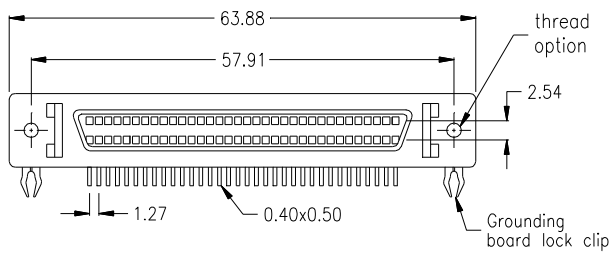

female 50 pin

Option:

without latch lock

Ordering Code

Standard Profile
Low Profile

CSF - 050 - N900 - 95 / x x
CSF - 050 - NL90 - 95 / x x

latch option		thread option	
with latch lock	= 2	0	= UNC 4-40
w/o latch lock	= 3	1	= UNC 2-56

female 68 pin

Option:

without latch lock

Ordering Code

Standard Profile
Low Profile

CSF - 068 - N900 - 95 / x x
CSF - 068 - NL90 - 95 / x x

latch option		thread option	
with latch lock	= 2	0	= UNC 4-40
w/o latch lock	= 3	1	= UNC 2-56