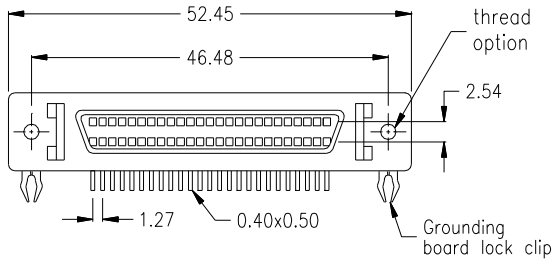

female 50 pin

Option:

without latch lock

Ordering Code

Standard Profile
Low Profile

CSF - 050 - N900 - 95 / x x
CSF - 050 - NL90 - 95 / x x

latch option		thread option	
with latch lock	= 2	0	= UNC 4-40
w/o latch lock	= 3	1	= UNC 2-56

female 68 pin

Option:

without latch lock

Ordering Code

Standard Profile
Low Profile

CSF - 068 - N900 - 95 / x x
CSF - 068 - NL90 - 95 / x x

latch option		thread option	
with latch lock	= 2	0	= UNC 4-40
w/o latch lock	= 3	1	= UNC 2-56