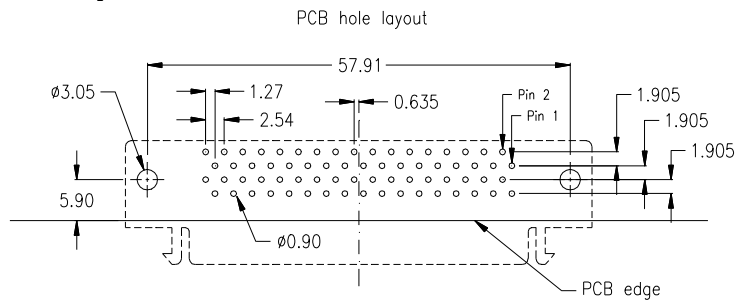

female 50 pin

Option:

without latch lock

Ordering Code

Standard Profile
Low Profile

CSF - 050 - N900 - 95 / x x
CSF - 050 - NL90 - 95 / x x

latch option		thread option	
with latch lock	= 2	0	= UNC 4-40
w/o latch lock	= 3	1	= UNC 2-56

female 68 pin

Option:

without latch lock

Ordering Code

Standard Profile
Low Profile

CSF - 068 - N900 - 95 / x x
CSF - 068 - NL90 - 95 / x x

latch option		thread option	
with latch lock	= 2	0	= UNC 4-40
w/o latch lock	= 3	1	= UNC 2-56