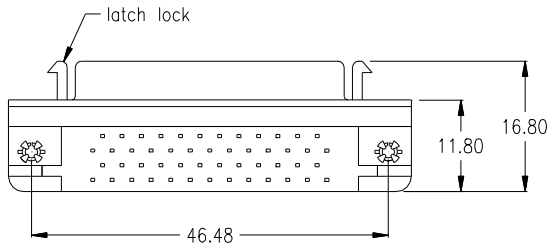

female 50 pin

Option:

without latch lock

Ordering Code

Standard Profile
Low Profile

CSF - 050 - N900 - 95 / x x
CSF - 050 - NL90 - 95 / x x

latch option		thread option	
with latch lock	= 2	0	= UNC 4-40
w/o latch lock	= 3	1	= UNC 2-56

female 68 pin

Option:

without latch lock

Ordering Code

Standard Profile
Low Profile

CSF - 068 - N900 - 95 / x x
CSF - 068 - NL90 - 95 / x x

latch option		thread option	
with latch lock	= 2	0	= UNC 4-40
w/o latch lock	= 3	1	= UNC 2-56