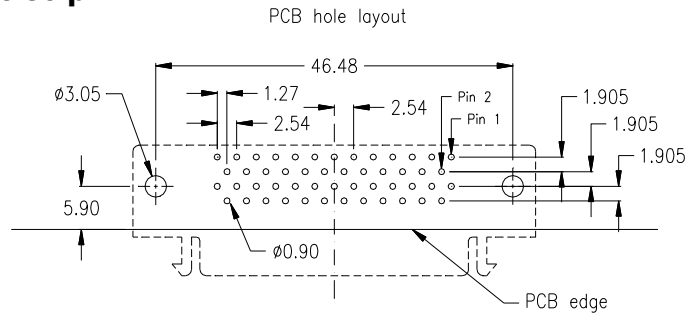

female 50 pin

Option:

without latch lock

Ordering Code

Standard Profile
Low Profile

CSF - 050 - N900 - 95 / x x
CSF - 050 - NL90 - 95 / x x

latch option		thread option	
with latch lock	= 2	0	= UNC 4-40
w/o latch lock	= 3	1	= UNC 2-56

female 68 pin

Option:

without latch lock

Ordering Code

Standard Profile
Low Profile

CSF - 068 - N900 - 95 / x x
CSF - 068 - NL90 - 95 / x x

latch option		thread option	
with latch lock	= 2	0	= UNC 4-40
w/o latch lock	= 3	1	= UNC 2-56