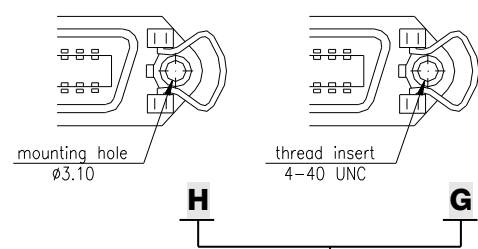

female - spring latch type -

Option:

No. of contacts	Dimension		
	A	B	C
036	67.69	59.74	48.90
	2.665	2.352	1.925
050	82.78	74.85	64.00
	3.259	2.946	2.520

Ordering Code

CCF - xxx - S900 - 95 / N X

No. of contacts

Option

female - screw lock type -

No. of contacts	Dimension		
	A	B	C
036	67.69	59.74	48.90
	2.665	2.352	1.925
050	82.78	74.85	64.00
	3.259	2.946	2.520

Ordering Code

CCF - xxx - S901 - 95 / NG

No. of contacts