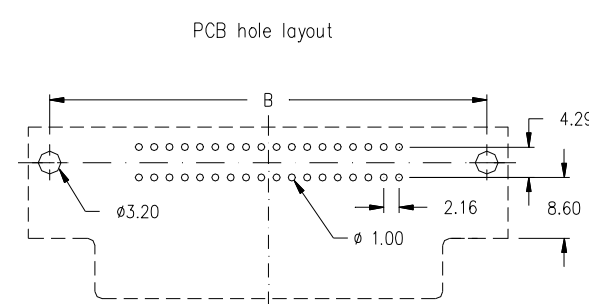

female - spring latch type -

Option:

No. of contacts	Dimension		
	A	B	C
036	67.69	59.74	48.90
	2.665	2.352	1.925
050	82.78	74.85	64.00
	3.259	2.946	2.520

Ordering Code

CCF - xxx - S900 - 95 / N X

No. of contacts

Option

female - screw lock type -

No. of contacts	Dimension		
	A	B	C
036	67.69	59.74	48.90
	2.665	2.352	1.925
050	82.78	74.85	64.00
	3.259	2.946	2.520

Ordering Code

CCF - xxx - S901 - 95 / NG

No. of contacts